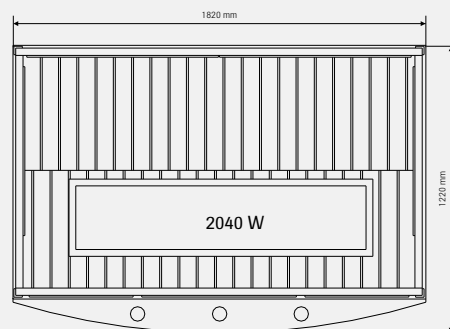

Freedom of choice is yours – by design.

Here you have our complete, prefabricated infra cabins, showing sizes and the layout of the interior fittings. External height 1950 mm.

Prime 920
1 person.

Prime 1211
2 persons.