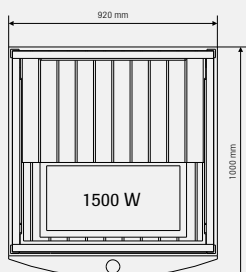

Prime 1313/c

Prime 1515/c

Infra cabin Prime

The Tylö infra cabin Prime is delivered complete with wall- and ceiling sections with built-in infra panels, door in tempered safety glass, internal digital control panel, AM/FM/CD/MP3 stereo equipment, heat resistant ceiling-speakers, CarbonFlex™ infra panels in bench, wall- and floor sections, interior and exterior halogen spotlights, colour light therapy (chromotherapy) and integral magazine rack (except infra cabin Prime 920 and Prime 1313/c).

Freedom of choice is yours – by design.

Here you have our complete, prefabricated infra cabins, showing sizes and the layout of the interior fittings. External height 1950 mm.

Prime 920
1 person.

Prime 1211
2 persons.