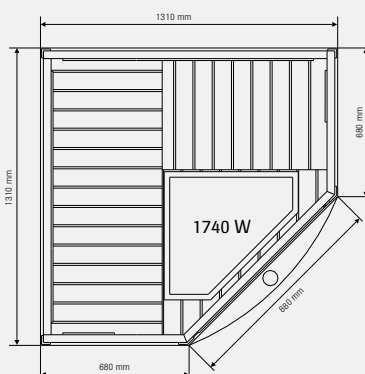

Prime 1313/c
3 persons.