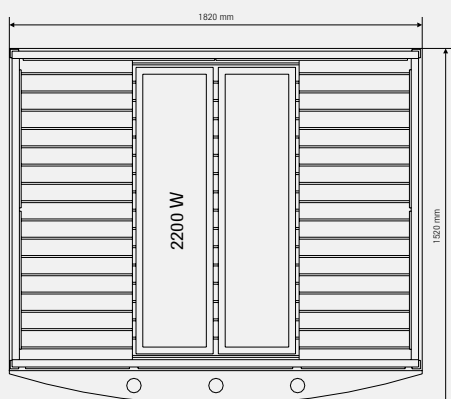

Prime 1815
4 persons.