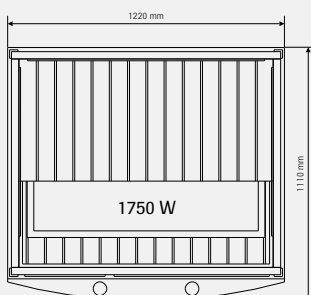

Freedom of choice is yours – by design.

Here you have our complete, prefabricated infra cabins, showing sizes and the layout of the interior fittings. External height 1950 mm.

Prime 920
1 person.

Prime 1211
2 persons.