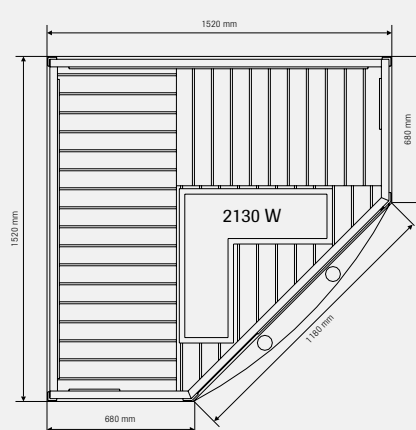

Prime 1515/c
4 persons.